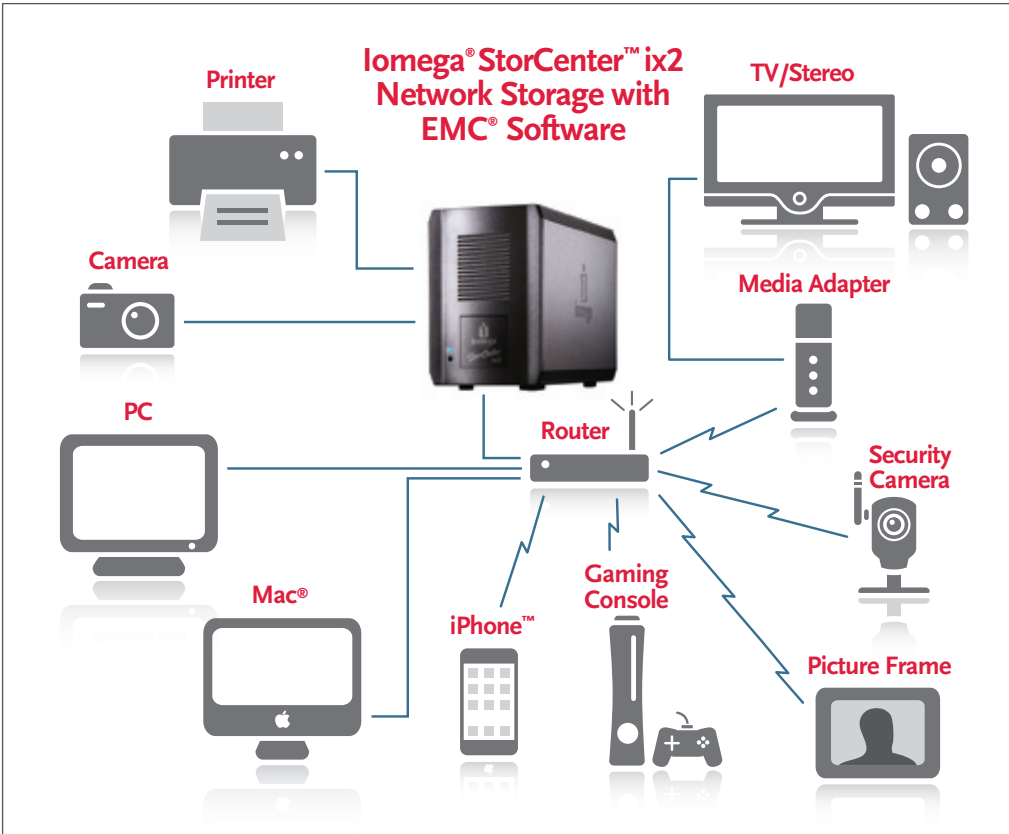

IOMEGA® STORCENTER™ ix2 NETWORK STORAGE

GIGABIT ETHERNET, 1TB OR 2TB CAPACITY

THE IOMEGA STORCENTER ix2 PROVIDES:

- » EMC's world class storage and security technologies built-in
- » Enhanced data protection
- » Easy set-up and usage
- » Extensive content sharing capabilities
- » Fast and powerful performance
- » Advanced features such as user/group setup, Axis™ security camera and Bluetooth® upload capabilities
- » 1TB and 2TB capacities

THE NEW IOMEGA STORCENTER ix2 NETWORK STORAGE

PROTECT, CONNECT AND SHARE

ENHANCED DATA PROTECTION

Secure your important digital files with built-in award-winning EMC Retrospect backup software for automatic scheduled backups. Plus, prevent against data loss in case of disk drive failure with RAID 1 mirroring.

EXTENSIVE CONTENT SHARING

The built-in media server turns your storage device into a multimedia hub. Simply store and organize your content on the StorCenter ix2, then listen, view and access your files, videos, photos and music from any compatible devices on your network. Plus, share files amongst networked PC, Mac®, or Linux® computers.

Extensive Content Sharing

- » Built-in media server turns your storage device into your multimedia hub.
- » Simply store your content on your StorCenter ix2, then listen, view and access your videos, files, photos and music from any compatible devices on your network.
- » Share files amongst **Windows®, Macintosh®, or Linux®** based personal computers.