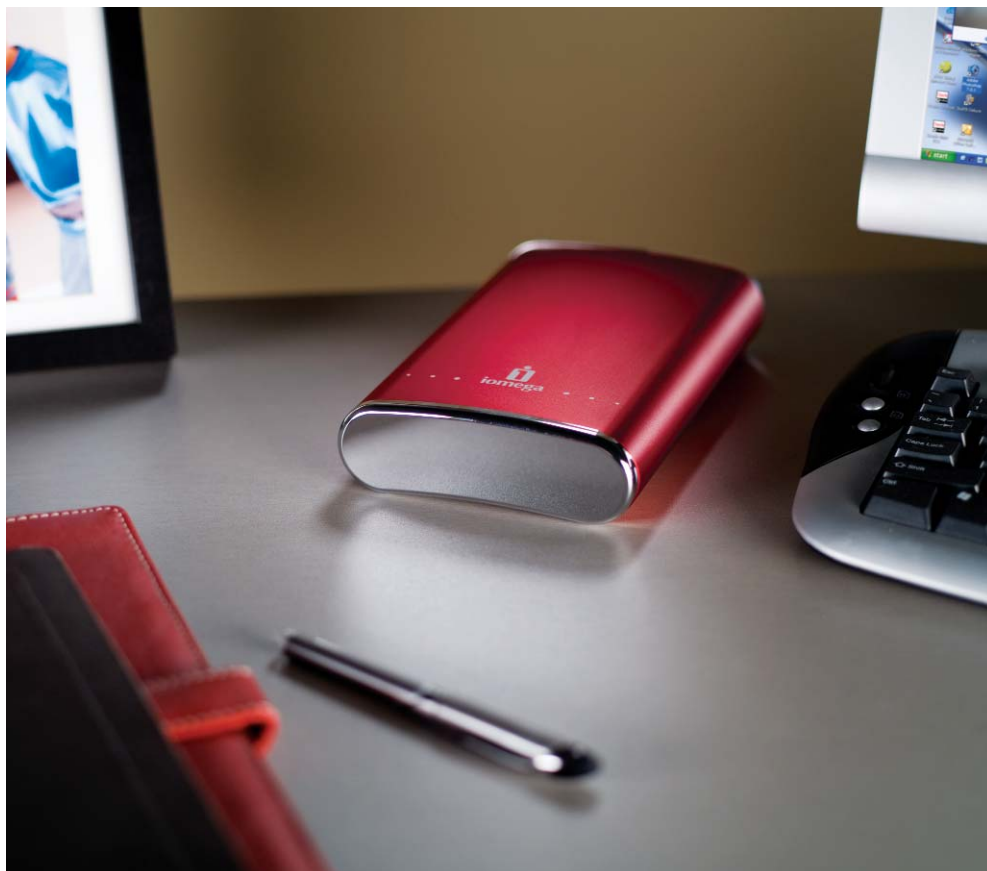

IOMEGA FAMILY OF DESKTOP HARD DRIVE PRODUCTS

iomega® offers a full line of desktop hard drive storage solutions including eGo™, Prestige™, Professional, and UltraMax desktop hard drives:

- » Great colors & designs to match your style
- » Multiple interfaces including USB 2.0, FireWire® 400, FireWire 800, and 3Gbits/sec eSATA options
- » High capacity & high performance
- » Perfect storage solution for your home or office

◀ iomega eGo Desktop Hard Drive USB 2.0 Ruby Red — now available in 1TB & 1.5TB capacities!

Easy-to-use, versatile, and secure desktop storage to safely store and backup your digital files

EASY-TO-USE iomega offers a full suite of desktop hard drive storage solutions for use with PC and Mac® computers with capacities ranging from 500GB† to 2TB.